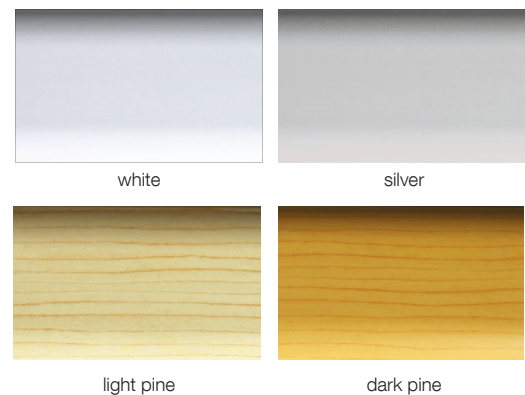

Colours of components

Business Partner:

CLIMAX
Sunscreens by Servis Climax a.s.

For more information on SERVIS CLIMAX a.s. products please visit our website www.servisclimax.eu

SC-2013/2